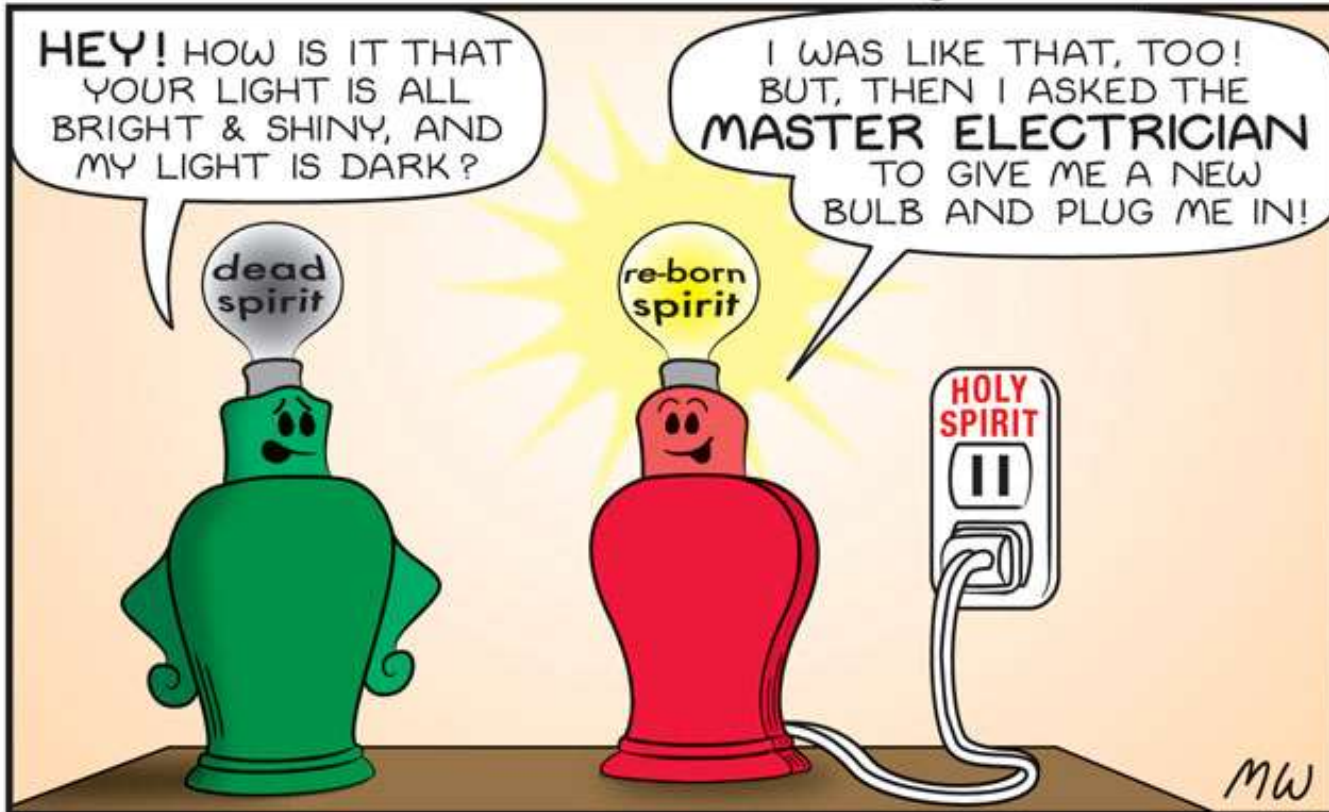

## DARK LIGHT

A Joyful 'toon by Mike Waters

www.joyfultoons.com © 2014 Michael D. Waters

But if thine eye be evil, thy whole body shall be full of darkness. If therefore the light that is in thee be darkness, how great is that darkness!

- MATTHEW 6:23 KJV

(Matthew 6:23)

*But if thine (your) eye be evil (bad), thy whole body shall be full of darkness.*

*If therefore the light that is in thee be darkness, how great is that darkness!*

1. *If your eye is blind, then all your body is in darkness.*
2. *If you're are spiritually blind, then your whole life will be controlled by Satan, sin, and lies.*